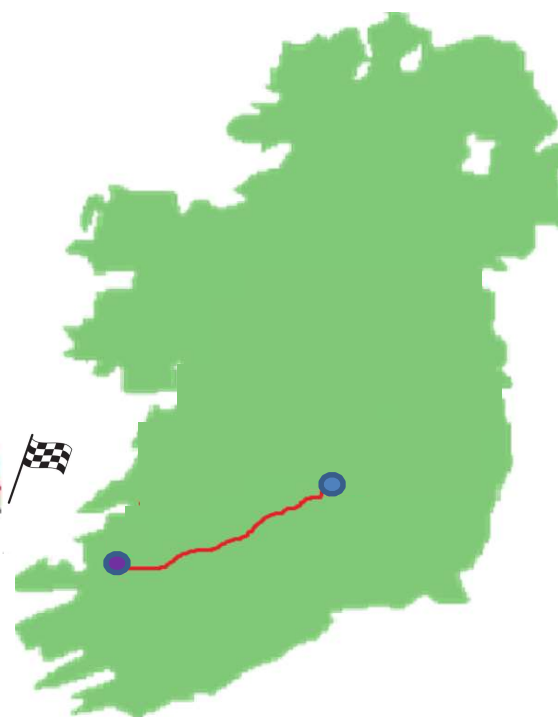

RAS TAILTEANN

RÁS
TAILTEANN
2020

RACE ROUTE

10th - 14th June 2020

STAGE 1: DUBLIN - HORSE AND JOCKEY
WEDNESDAY 10th JUNE
DISTANCE: 140 KMS

RAS TAILTEANN

RÁS
TAILTEANN
2020

RACE ROUTE

10th - 14th June 2020

STAGE 2: HORSE AND JOCKEY - CASTLEISLAND
THURSDAY 11th JUNE
DISTANCE: 155 KMS

RAS TAILTEANN

RÁS
TAILTEANN
2020

RACE ROUTE

10th - 14th June 2020

STAGE 3: CASTLEISLAND - LISDOONVARNA
FRIDAY 12th JUNE
DISTANCE: 174 KMS

RAS TAILTEANN

RÁS
TAILTEANN
2020

RACE ROUTE

10th - 14th June 2020

STAGE 4: LISDOONVARNA - KILBEGGAN
SATURDAY 13th JUNE
DISTANCE: 154 KMS

RAS TAILTEANN

RÁS
TAILTEANN
2020

RACE ROUTE

10th - 14th June 2020

STAGE 5: KINNEGAD (Transfer) - BLACKROCK
SUNDAY 14th JUNE
DISTANCE: 135 KMS