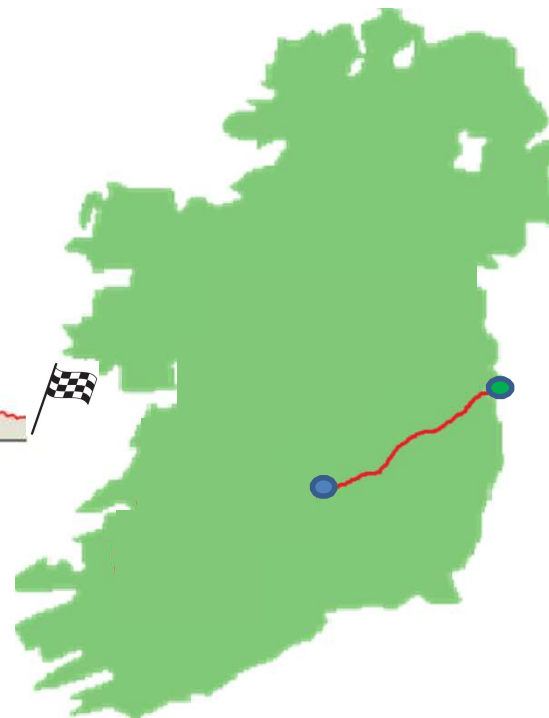

RAS TAILTEANN

RÁS
TAILTEANN
2020

RACE ROUTE

10th - 14th June 2020

STAGE 1: DUBLIN - HORSE AND JOCKEY
WEDNESDAY 10th JUNE
DISTANCE: 140 KMS

RAS TAILTEANN

RÁS
TAILTEANN
2020

RACE ROUTE

10th - 14th June 2020

STAGE 2: HORSE AND JOCKEY - CASTLEISLAND
THURSDAY 11th JUNE
DISTANCE: 155 KMS

RAS TAILTEANN

RÁS
TAILTEANN
2020

RACE ROUTE

10th - 14th June 2020

STAGE 3: CASTLEISLAND - LISDOONVARNA
FRIDAY 12th JUNE
DISTANCE: 174 KMS

RAS TAILTEANN

RÁS
TAILTEANN
2020

RACE ROUTE

10th - 14th June 2020

STAGE 4: LISDOONVARNA - KILBEGGAN
SATURDAY 13th JUNE
DISTANCE: 154 KMS

RAS TAILTEANN

RÁS
TAILTEANN
2020

RACE ROUTE

10th - 14th June 2020

STAGE 5: KINNEGAD (Transfer) - BLACKROCK
SUNDAY 14th JUNE
DISTANCE: 135 KMS