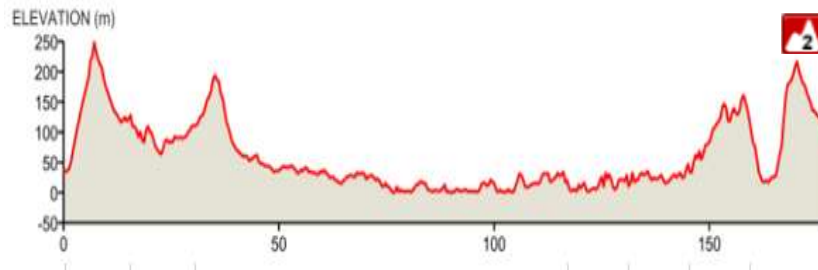

10th - 14th June 2020

STAGE 2: HORSE AND JOCKEY - CASTLEISLAND
THURSDAY 11th JUNE
DISTANCE: 155 KMS

RAS TAILTEANN

RÁS
TAILTEANN
2020

RACE ROUTE

10th - 14th June 2020

STAGE 3: CASTLEISLAND - LISDOONVARNA
FRIDAY 12th JUNE
DISTANCE: 174 KMS

RAS TAILTEANN

RÁS
TAILTEANN
2020

RACE ROUTE

10th - 14th June 2020

STAGE 4: LISDOONVARNA - KILBEGGAN
SATURDAY 13th JUNE
DISTANCE: 154 KMS

RAS TAILTEANN

RÁS
TAILTEANN
2020

RACE ROUTE

10th - 14th June 2020

STAGE 5: KINNEGAD (Transfer) - BLACKROCK
SUNDAY 14th JUNE
DISTANCE: 135 KMS