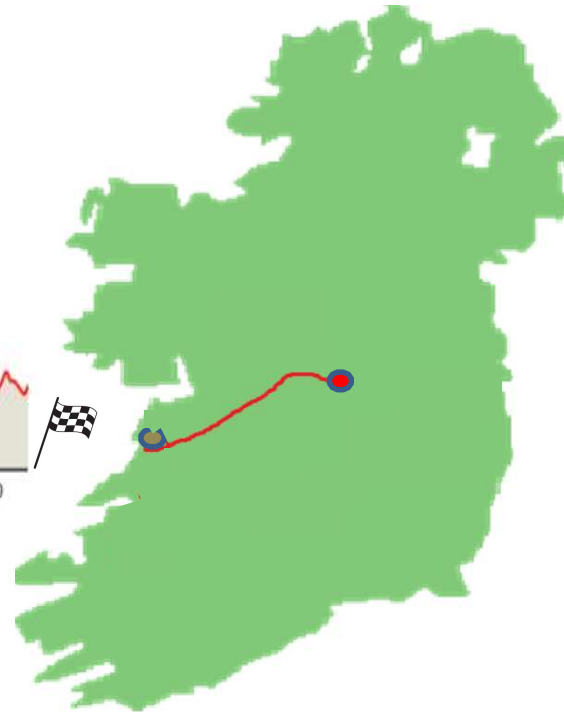

RAS TAILTEANN

RÁS
TAILTEANN
2020

STAGE PROFILES

10th - 14th June 2020

Host Towns

Start ● Dublin

● HORSE AND JOCKEY

● CASTLEISLAND

RAS TAILTEANN

RÁS
TAILTEANN
2020

RACE ROUTE

10th - 14th June 2020

STAGE 1: DUBLIN - HORSE AND JOCKEY
WEDNESDAY 10th JUNE
DISTANCE: 140 KMS

RAS TAILTEANN

RÁS
TAILTEANN
2020

RACE ROUTE

RAS TAILTEANN

RÁS
TAILTEANN
2020

RACE ROUTE

10th - 14th June 2020

STAGE 4: LISDOONVARNA - KILBEGGAN
SATURDAY 13th JUNE
DISTANCE: 154 KMS

RAS TAILTEANN

RÁS
TAILTEANN
2020

RACE ROUTE

10th - 14th June 2020

STAGE 5: KINNEGAD (Transfer) - BLACKROCK
SUNDAY 14th JUNE
DISTANCE: 135 KMS