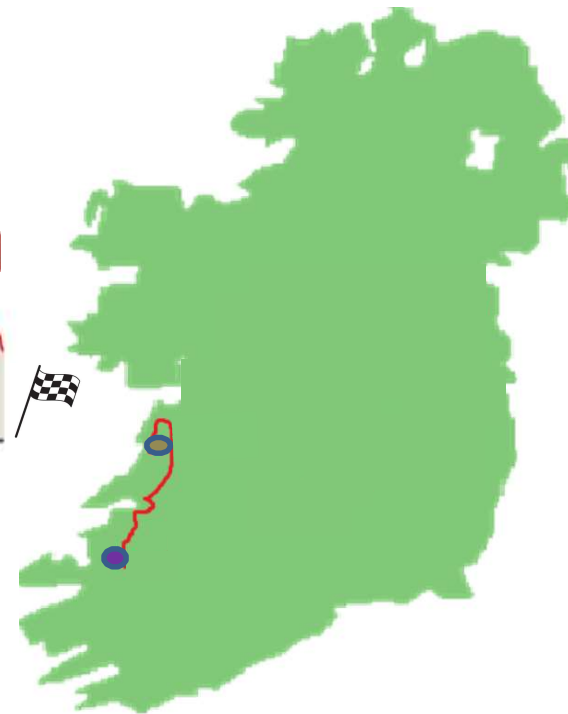

RAS TAILTEANN

RÁS
TAILTEANN
2020

RACE ROUTE

10th - 14th June 2020

STAGE 1: DUBLIN - HORSE AND JOCKEY
WEDNESDAY 10th JUNE
DISTANCE: 140 KMS

RAS TAILTEANN

RÁS
TAILTEANN
2020

RACE ROUTE

10th - 14th June 2020

STAGE 2: HORSE AND JOCKEY - CASTLEISLAND
THURSDAY 11th JUNE
DISTANCE: 155 KMS

RAS TAILTEANN

RÁS
TAILTEANN
2020

RACE ROUTE

10th - 14th June 2020

STAGE 3: CASTLEISLAND - LISDOONVARNA
FRIDAY 12th JUNE
DISTANCE: 174 KMS

RAS TAILTEANN

RÁS
TAILTEANN
2020

RACE ROUTE

10th - 14th June 2020

STAGE 4: LISDOONVARNA - KILBEGGAN
SATURDAY 13th JUNE
DISTANCE: 154 KMS

RAS TAILTEANN

RÁS
TAILTEANN
2020

RACE ROUTE

10th - 14th June 2020

STAGE 5: KINNEGAD (Transfer) - BLACKROCK
SUNDAY 14th JUNE
DISTANCE: 135 KMS